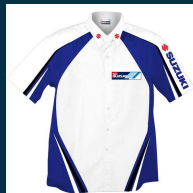

SUZUKI LIGHT JACKET
99991-03812-XXX
SML - XXL
WATERPROOF, BREATHABLE

TEAM SUZUKI T-SHIRT
99991-03663-XXX
SML - XXL
WHITE

S STYLE T-SHIRT
99991-03659-XXX
SML - XXL
BROWN PATTERN

S STYLE HAT
99991-03645
ONE SIZE FITS MOST
BROWN PATTERN

S STYLE T-SHIRT
99991-03661-XXX
SML - XXL
BLACK

S STYLE T-SHIRT
99991-03660-XXX
SML - XXL
WHITE

TEAM SUZUKI ZIP POLO
99991-03815-XXX
SML - XXL
BLACK & BLUE

S SUZUKI ZIP POLO
99991-03814-XXX
SML - XXL
BLACK & GREY

S SUZUKI ZIP POLO
99991-03813-XXX
SML - XXL
WHITE & BLUE

TEAM SUZUKI PIT SHIRT
99991-03628-XXX
SML - XXL
WHITE & BLUE

TEAM SUZUKI HOODIE
99991-03550-XXX
SML - XXL
NAVY

TEAM SUZUKI WICTECH
99991-03579-XXX
SML - XXL
WHITE & BLUE

3 IN 1 SUZUKI JACKET
99991-03803-XXX
SML - XXL
WHITE & BLUE

S HAT, SQUARE PEAK
99991-03643
ONE SIZE FITS MOST
BLACK

SUZUKI HAT
99991-03939
ONE SIZE FITS MOST
BLACK

S HAT
99991-03628
ONE SIZE FITS MOST
BLUE