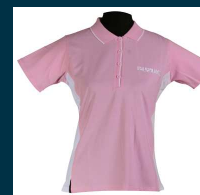

WOMEN'S SUZUKI POLO
99991-03818-XXX
SML - XLG
WHITE & BLUE

WOMEN'S SUZUKI POLO
99991-03819-XXX
SML - XLG
BLACK & GREY

WOMEN'S S STYLE T-SHIRT
99991-03666-XXX
SML - XLG
BLUE

WOMEN'S S STYLE T-SHIRT
99991-03667-XXX
SML - XLG
WHITE

WOMEN'S SUZUKI HOODIE
99991-03555-XXX
SML - XLG
PINK

SUZUKI WICTECH SHIRT
99991-03582-XXX
SML - XLG
WHITE & BLUE

WOMEN'S SUZUKI GOLF
99991-03572-XXX
SML - XLG
NAVY & WHITE

WOMEN'S SUZUKI GOLF
99991-03571-XXX
SML - XLG
PINK

SUZUKI WICTECH SHIRT
99991-03581-XXX
SML - XLG
PINK

ORDERING SIZES

EG. 99991-03806-**XXX**

SMALL = **SML**
MEDIUM = **MED**
LARGE = **LRG**
EXTRA LARGE = **XLG**
2 EXTRA LARGE = **2XL**
3 EXTRA LARGE = **3XL**